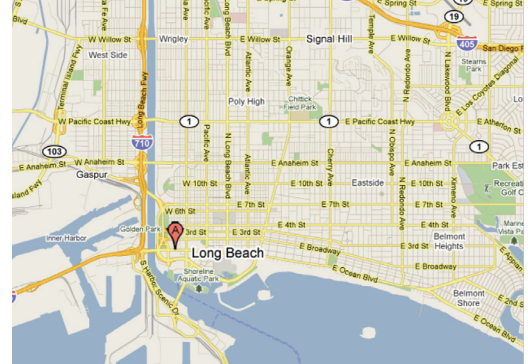

T.O.V.A. Workshop, "Attention Deficit Disorders and the T.O.V.A."
to be held on: Friday, October 1st, 2010.

Location Details:

Hilton Long Beach & Executive Meeting Center

701 West Ocean Boulevard
Long Beach, CA USA, 90831-3102

Tel: 1-562-983-3400
Fax: 1-562-983-1200

Amenities:

- Automated Teller (ATM)
- Baggage Storage
- Clothing Store
- Florist
- Gift Shop
- Pool
- Laundry/Valet Service
- Local Area Transportation
- Lounge
- Luggage Hold
- On-Site Convenience Store
- Room Service
- Safety Deposit Box
- Sight Seeing Tours
- Babysitting Service
- Children's Menu
- Children's Video Rental
- Cribs /High chairs

Check-in/Check-out: Check-in: 3:00 PM / Check-out: 12:00 PM

Map:

<http://maps.google.com/maps?q=map+Hilton+Long+Beach+%26+Executive+Meeting+Center,+701+West+Ocean+Boulevard+Long+Beach,+CA&oe=utf-8&client=firefox-a&ie=UTF8&hl=en&hq=Hilton+Long+Beach+%26+Executive+Meeting+Center,&hnear=701+W+Ocean+Blvd,+Long+Beach,+Lo+Angeles,+California+90831&ll=33.767411,-118.200617&spn=0.027006,0.074286&z=15>

Directions to the Hotel

Take the 405 Freeway to the 710 Freeway South, the Long Beach Freeway. Once on the 710 South, exit Downtown/Broadway/Pine Avenue (exit is on the left side of the freeway). Make the next right on Magnolia and the next right on Ocean Blvd. Hilton is down two lights on the right hand side (the corner of Ocean and Golden Avenues).

Local Airports

Long Beach Airport

- Distance from hotel: 7 mi.
- Drive time: 15 min.

Directions: 405 Freeway North to the 710 Freeway South towards downtown Long Beach. Exit at Broadway, go right on Magnolia and then right on Ocean Blvd. Hotel is one block on the right.

Los Angeles International Airport

- Distance from hotel: 21 mi.
- Drive time: 30 min.

Directions: 405 Freeway South to the 710 Freeway South towards downtown Long Beach. Exit at Broadway, go right on Magnolia and then right on Ocean Blvd. Hotel is one block on the right.

John Wayne Airport/Orange County

- Distance from hotel: 20 mi.
- Drive time: 40 min.

Directions: 405 Freeway North to 710 Freeway South towards downtown Long Beach. Exit at Broadway. Go right on Magnolia and then right on Ocean Blvd. Hotel is one block on the right.

Transportation to and from the Airport

Type	Typical Minimum Charge
Limousine	65.00 USD
Super Shuttle	17.00 USD
Taxi	50.00 USD

Transportation to and from the Airport

Type	Typical Minimum Charge
Limousine	65.00 USD
Taxi	50.00 USD