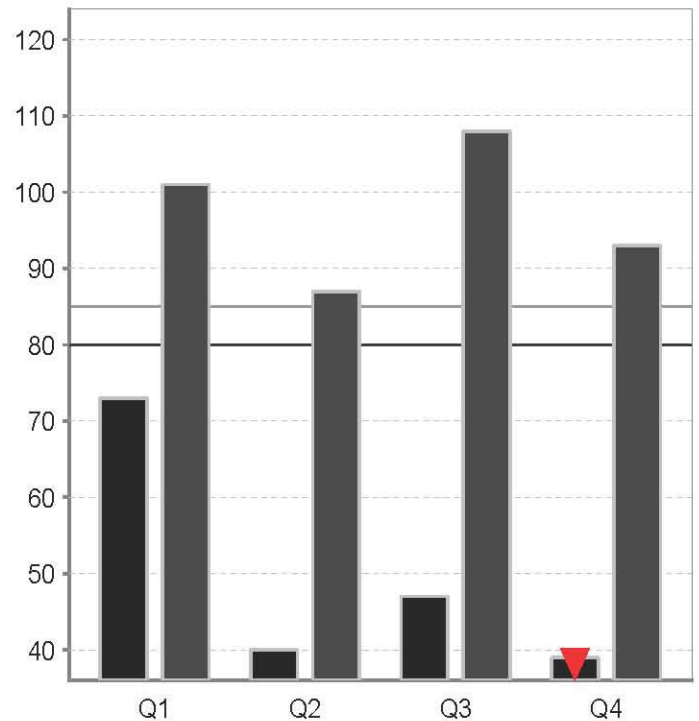

■ Jan 22, 2008 8:33 AM, Visual
■ Feb 5, 2008 9:08 AM,

RT Variability

Response Time

Commission Errors

Omission Errors

■ Jan 22, 2008 8:33 AM, Visual
■ Feb 19, 2008 9:16 AM, Adderall XR, Visual

RT Variability

Response Time

Commission Errors

Omission Errors

- Jan 22, 2008 8:33 AM, Visual
- Feb 19, 2008 9:16 AM, Adderall XR, Visual
- Feb 5, 2008 9:08 AM,

RT Variability

Response Time

Commission Errors

Omission Errors