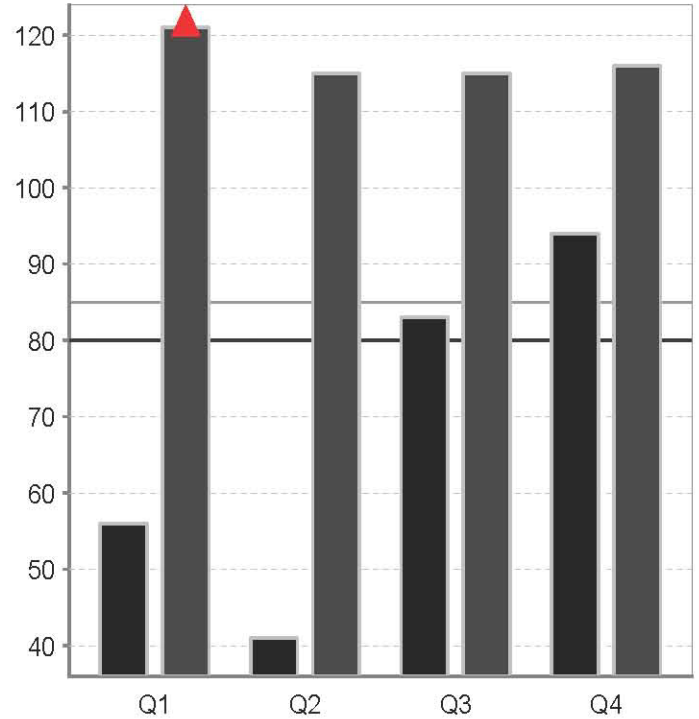

■ Jan 22, 2008 8:33 AM, Visual
■ Feb 5, 2008 9:08 AM,

RT Variability

Response Time

Commission Errors

Omission Errors

■ Jan 22, 2008 8:33 AM, Visual
■ Feb 19, 2008 9:16 AM, Adderall XR, Visual

RT Variability

Response Time

Commission Errors

Omission Errors

- Jan 22, 2008 8:33 AM, Visual
- Feb 19, 2008 9:16 AM, Adderall XR, Visual
- Feb 5, 2008 9:08 AM,

RT Variability

Response Time

Commission Errors

Omission Errors