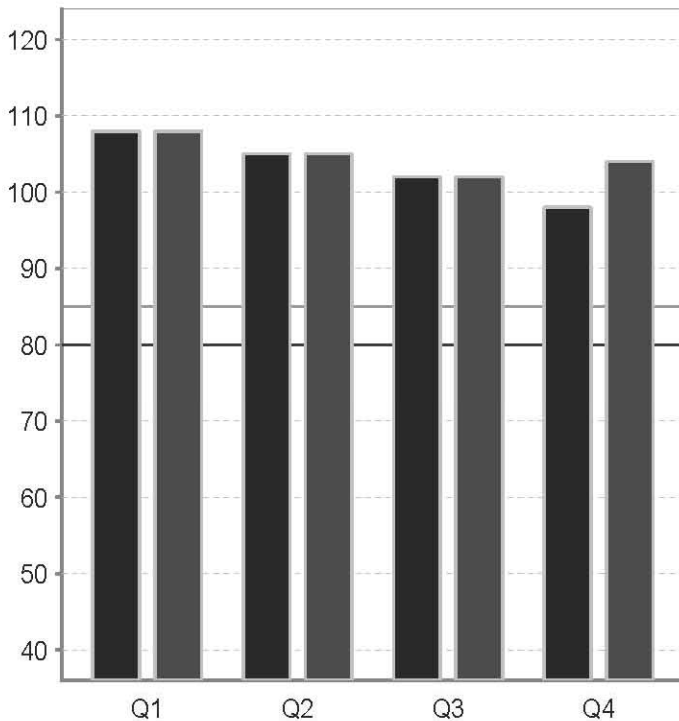

■ Jan 22, 2008 8:33 AM, Visual
■ Feb 5, 2008 9:08 AM,

RT Variability

Response Time

Commission Errors

Omission Errors

■ Jan 22, 2008 8:33 AM, Visual
■ Feb 19, 2008 9:16 AM, Adderall XR, Visual

RT Variability

Response Time

Commission Errors

Omission Errors

- Jan 22, 2008 8:33 AM, Visual
- Feb 19, 2008 9:16 AM, Adderall XR, Visual
- Feb 5, 2008 9:08 AM,

RT Variability

Response Time

Commission Errors

Omission Errors