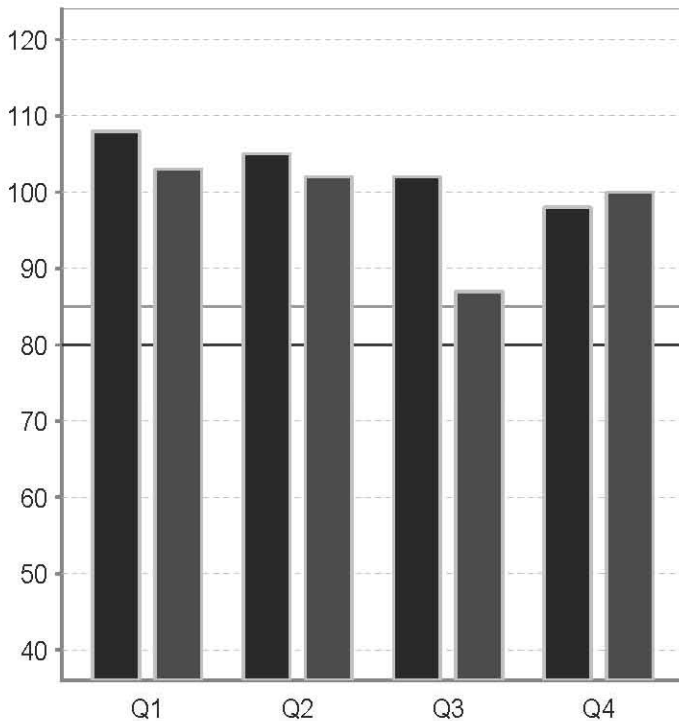

■ Jan 22, 2008 8:33 AM, Visual
■ Feb 5, 2008 9:08 AM,

RT Variability

Response Time

Commission Errors

Omission Errors

■ Jan 22, 2008 8:33 AM, Visual
■ Feb 19, 2008 9:16 AM, Adderall XR, Visual

RT Variability

Response Time

Commission Errors

Omission Errors

- Jan 22, 2008 8:33 AM, Visual
- Feb 19, 2008 9:16 AM, Adderall XR, Visual
- Feb 5, 2008 9:08 AM,

RT Variability

Response Time

Commission Errors

Omission Errors