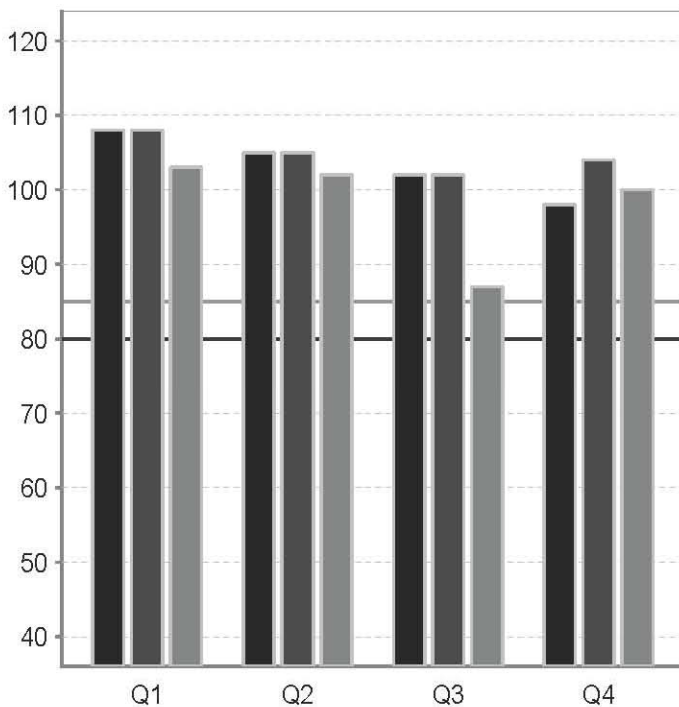

■ Jan 22, 2008 8:33 AM, Visual
■ Feb 5, 2008 9:08 AM,

RT Variability

Response Time

Commission Errors

Omission Errors

■ Jan 22, 2008 8:33 AM, Visual
■ Feb 19, 2008 9:16 AM, Adderall XR, Visual

RT Variability

Response Time

Commission Errors

Omission Errors

- Jan 22, 2008 8:33 AM, Visual
- Feb 19, 2008 9:16 AM, Adderall XR, Visual
- Feb 5, 2008 9:08 AM,

RT Variability

Response Time

Commission Errors

Omission Errors