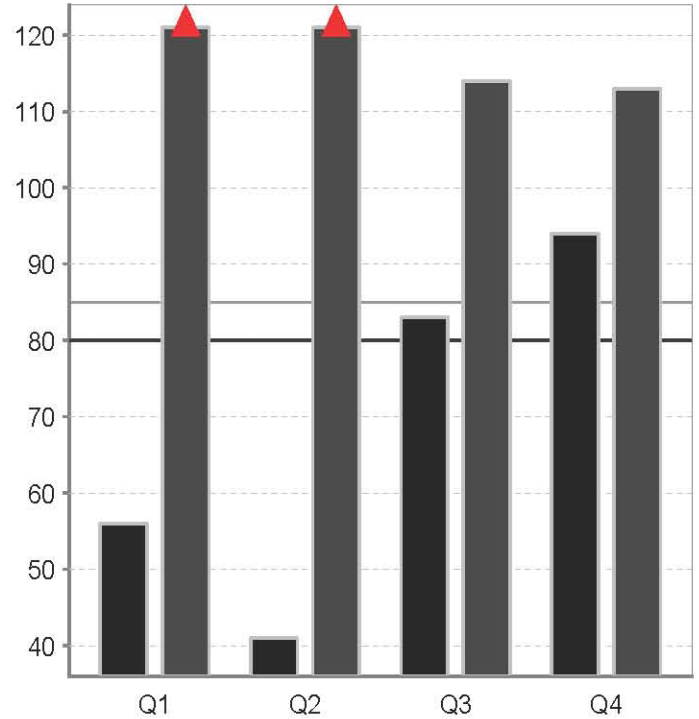

■ Jan 22, 2008 8:33 AM, Visual
■ Feb 5, 2008 9:08 AM,

RT Variability

Response Time

Commission Errors

Omission Errors

■ Jan 22, 2008 8:33 AM, Visual
■ Feb 19, 2008 9:16 AM, Adderall XR, Visual

RT Variability

Response Time

Commission Errors

Omission Errors

- Jan 22, 2008 8:33 AM, Visual
- Feb 19, 2008 9:16 AM, Adderall XR, Visual
- Feb 5, 2008 9:08 AM,

RT Variability

Response Time

Commission Errors

Omission Errors