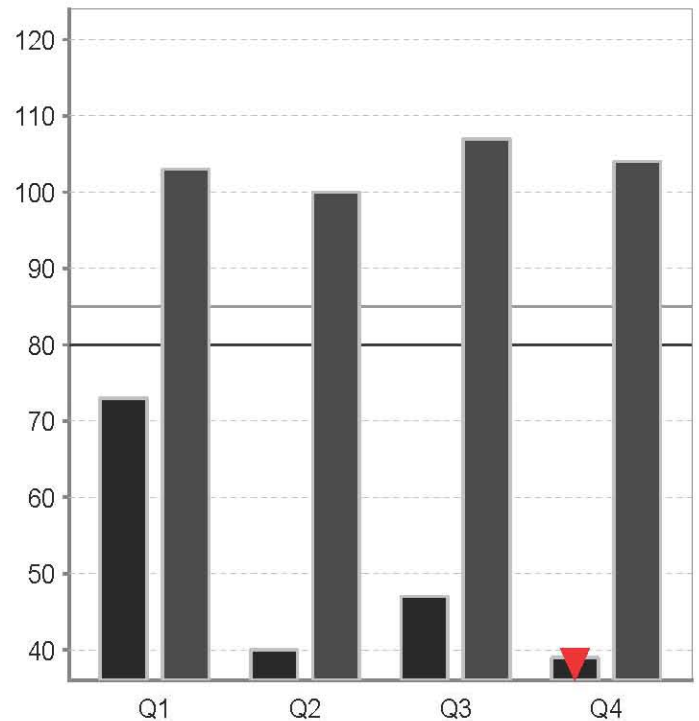

■ Jan 22, 2008 8:33 AM, Visual
■ Feb 5, 2008 9:08 AM,

RT Variability

Response Time

Commission Errors

Omission Errors

■ Jan 22, 2008 8:33 AM, Visual
■ Feb 19, 2008 9:16 AM, Adderall XR, Visual

RT Variability

Response Time

Commission Errors

Omission Errors

- Jan 22, 2008 8:33 AM, Visual
- Feb 19, 2008 9:16 AM, Adderall XR, Visual
- Feb 5, 2008 9:08 AM,

RT Variability

Response Time

Commission Errors

Omission Errors