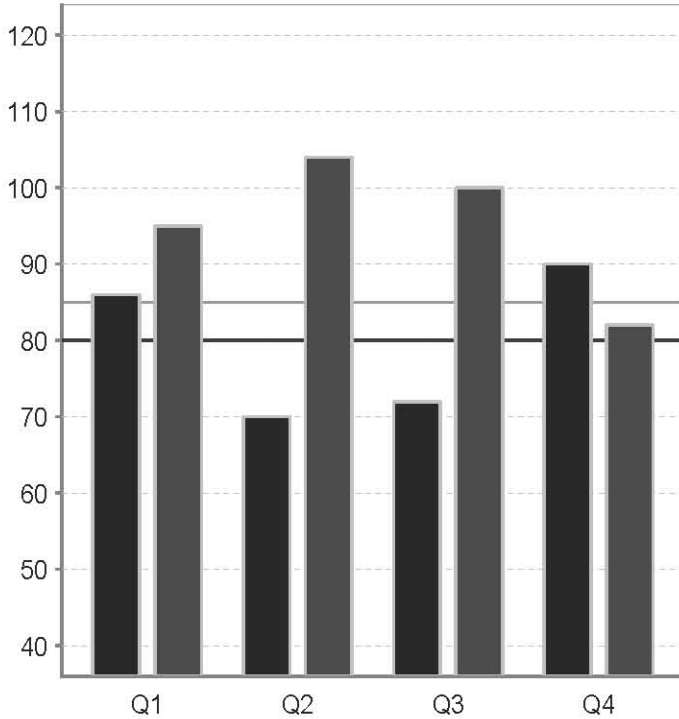

■ Jan 22, 2008 8:33 AM, Visual
■ Feb 5, 2008 9:08 AM,

RT Variability

Response Time

Commission Errors

Omission Errors

■ Jan 22, 2008 8:33 AM, Visual
■ Feb 19, 2008 9:16 AM, Adderall XR, Visual

RT Variability

Response Time

Commission Errors

Omission Errors

- Jan 22, 2008 8:33 AM, Visual
- Feb 19, 2008 9:16 AM, Adderall XR, Visual
- Feb 5, 2008 9:08 AM,

RT Variability

Response Time

Commission Errors

Omission Errors