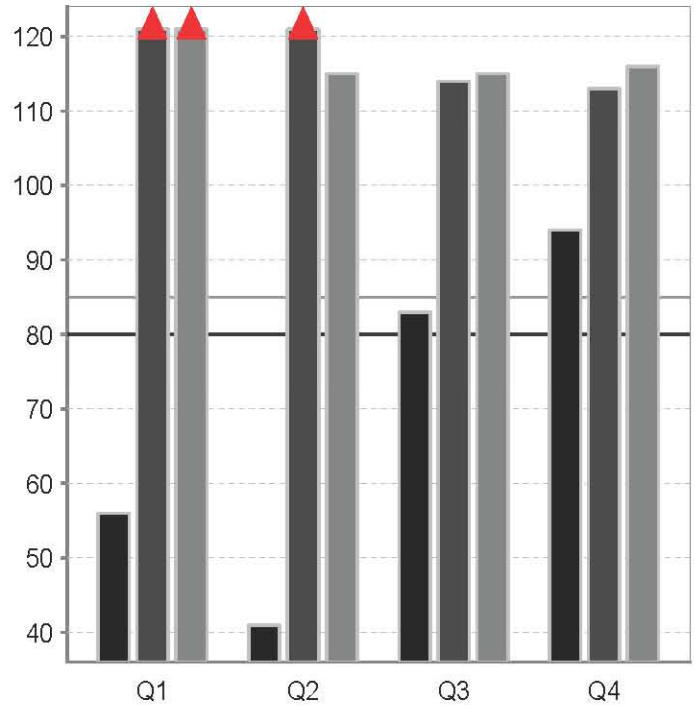

Response Time

Commission Errors

Omission Errors

- Jan 22, 2008 8:33 AM, Visual
- Feb 19, 2008 9:16 AM, Adderall XR, Visual
- Feb 5, 2008 9:08 AM,

RT Variability

Response Time

Commission Errors

Omission Errors