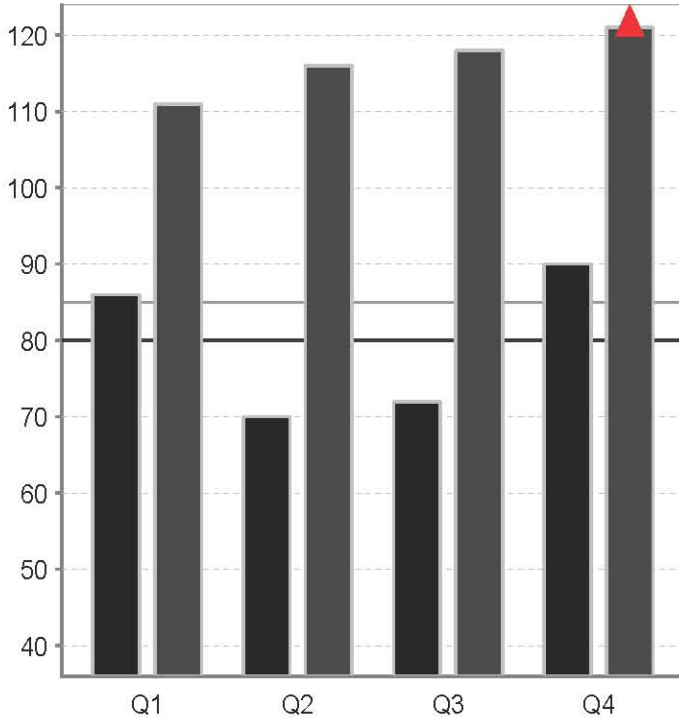

■ Jan 22, 2008 8:33 AM, Visual
■ Feb 5, 2008 9:08 AM,

RT Variability

Response Time

Commission Errors

Omission Errors

■ Jan 22, 2008 8:33 AM, Visual
■ Feb 19, 2008 9:16 AM, Adderall XR, Visual

RT Variability

Response Time

Commission Errors

Omission Errors

- Jan 22, 2008 8:33 AM, Visual
- Feb 19, 2008 9:16 AM, Adderall XR, Visual
- Feb 5, 2008 9:08 AM,

RT Variability

Response Time

Commission Errors

Omission Errors