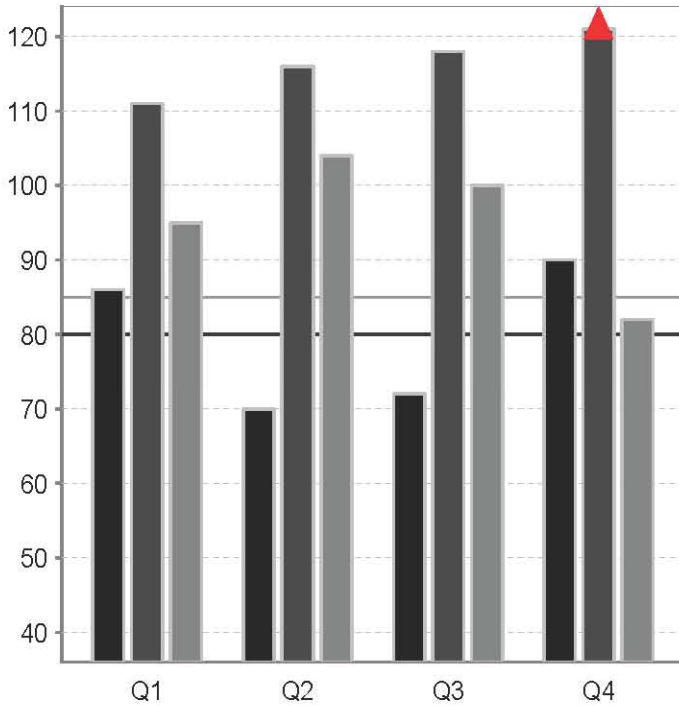

Response Time

Commission Errors

Omission Errors

- Jan 22, 2008 8:33 AM, Visual
- Feb 19, 2008 9:16 AM, Adderall XR, Visual
- Feb 5, 2008 9:08 AM,

RT Variability

Response Time

Commission Errors

Omission Errors